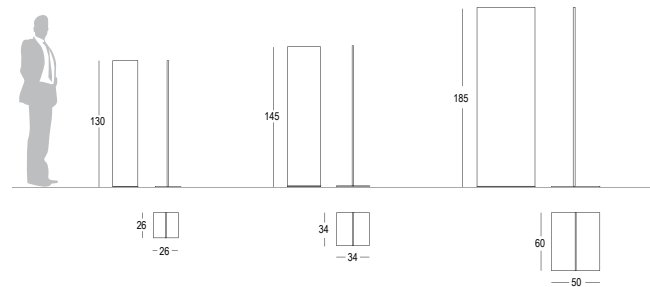

Information Stand Totem

- Totem Display in extra light crystal available with Text of Choice and Pockets for Brochure.
- Dimensions upon request.