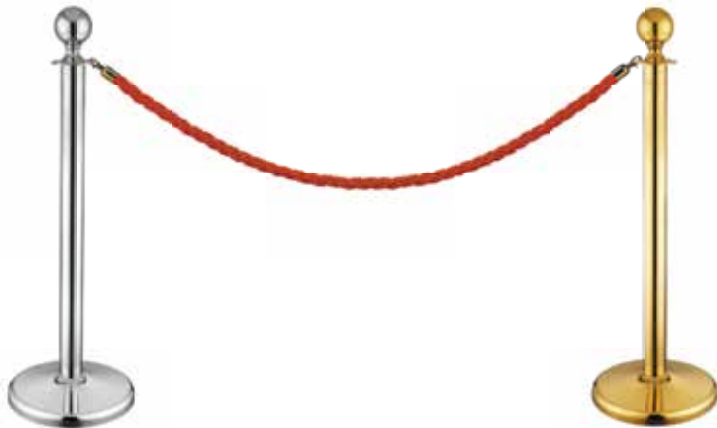

Brushed

Stainless

Rose Gold

Black Gold

POSTS

**Railing Stand**
#SAL - LAW ?

- Material: stainless steel.
- With ball top.
- Tube: 51 Ø
- Dimensions: 32 x 51 x 100cm

**Crowd control post**
#SAL - LAW